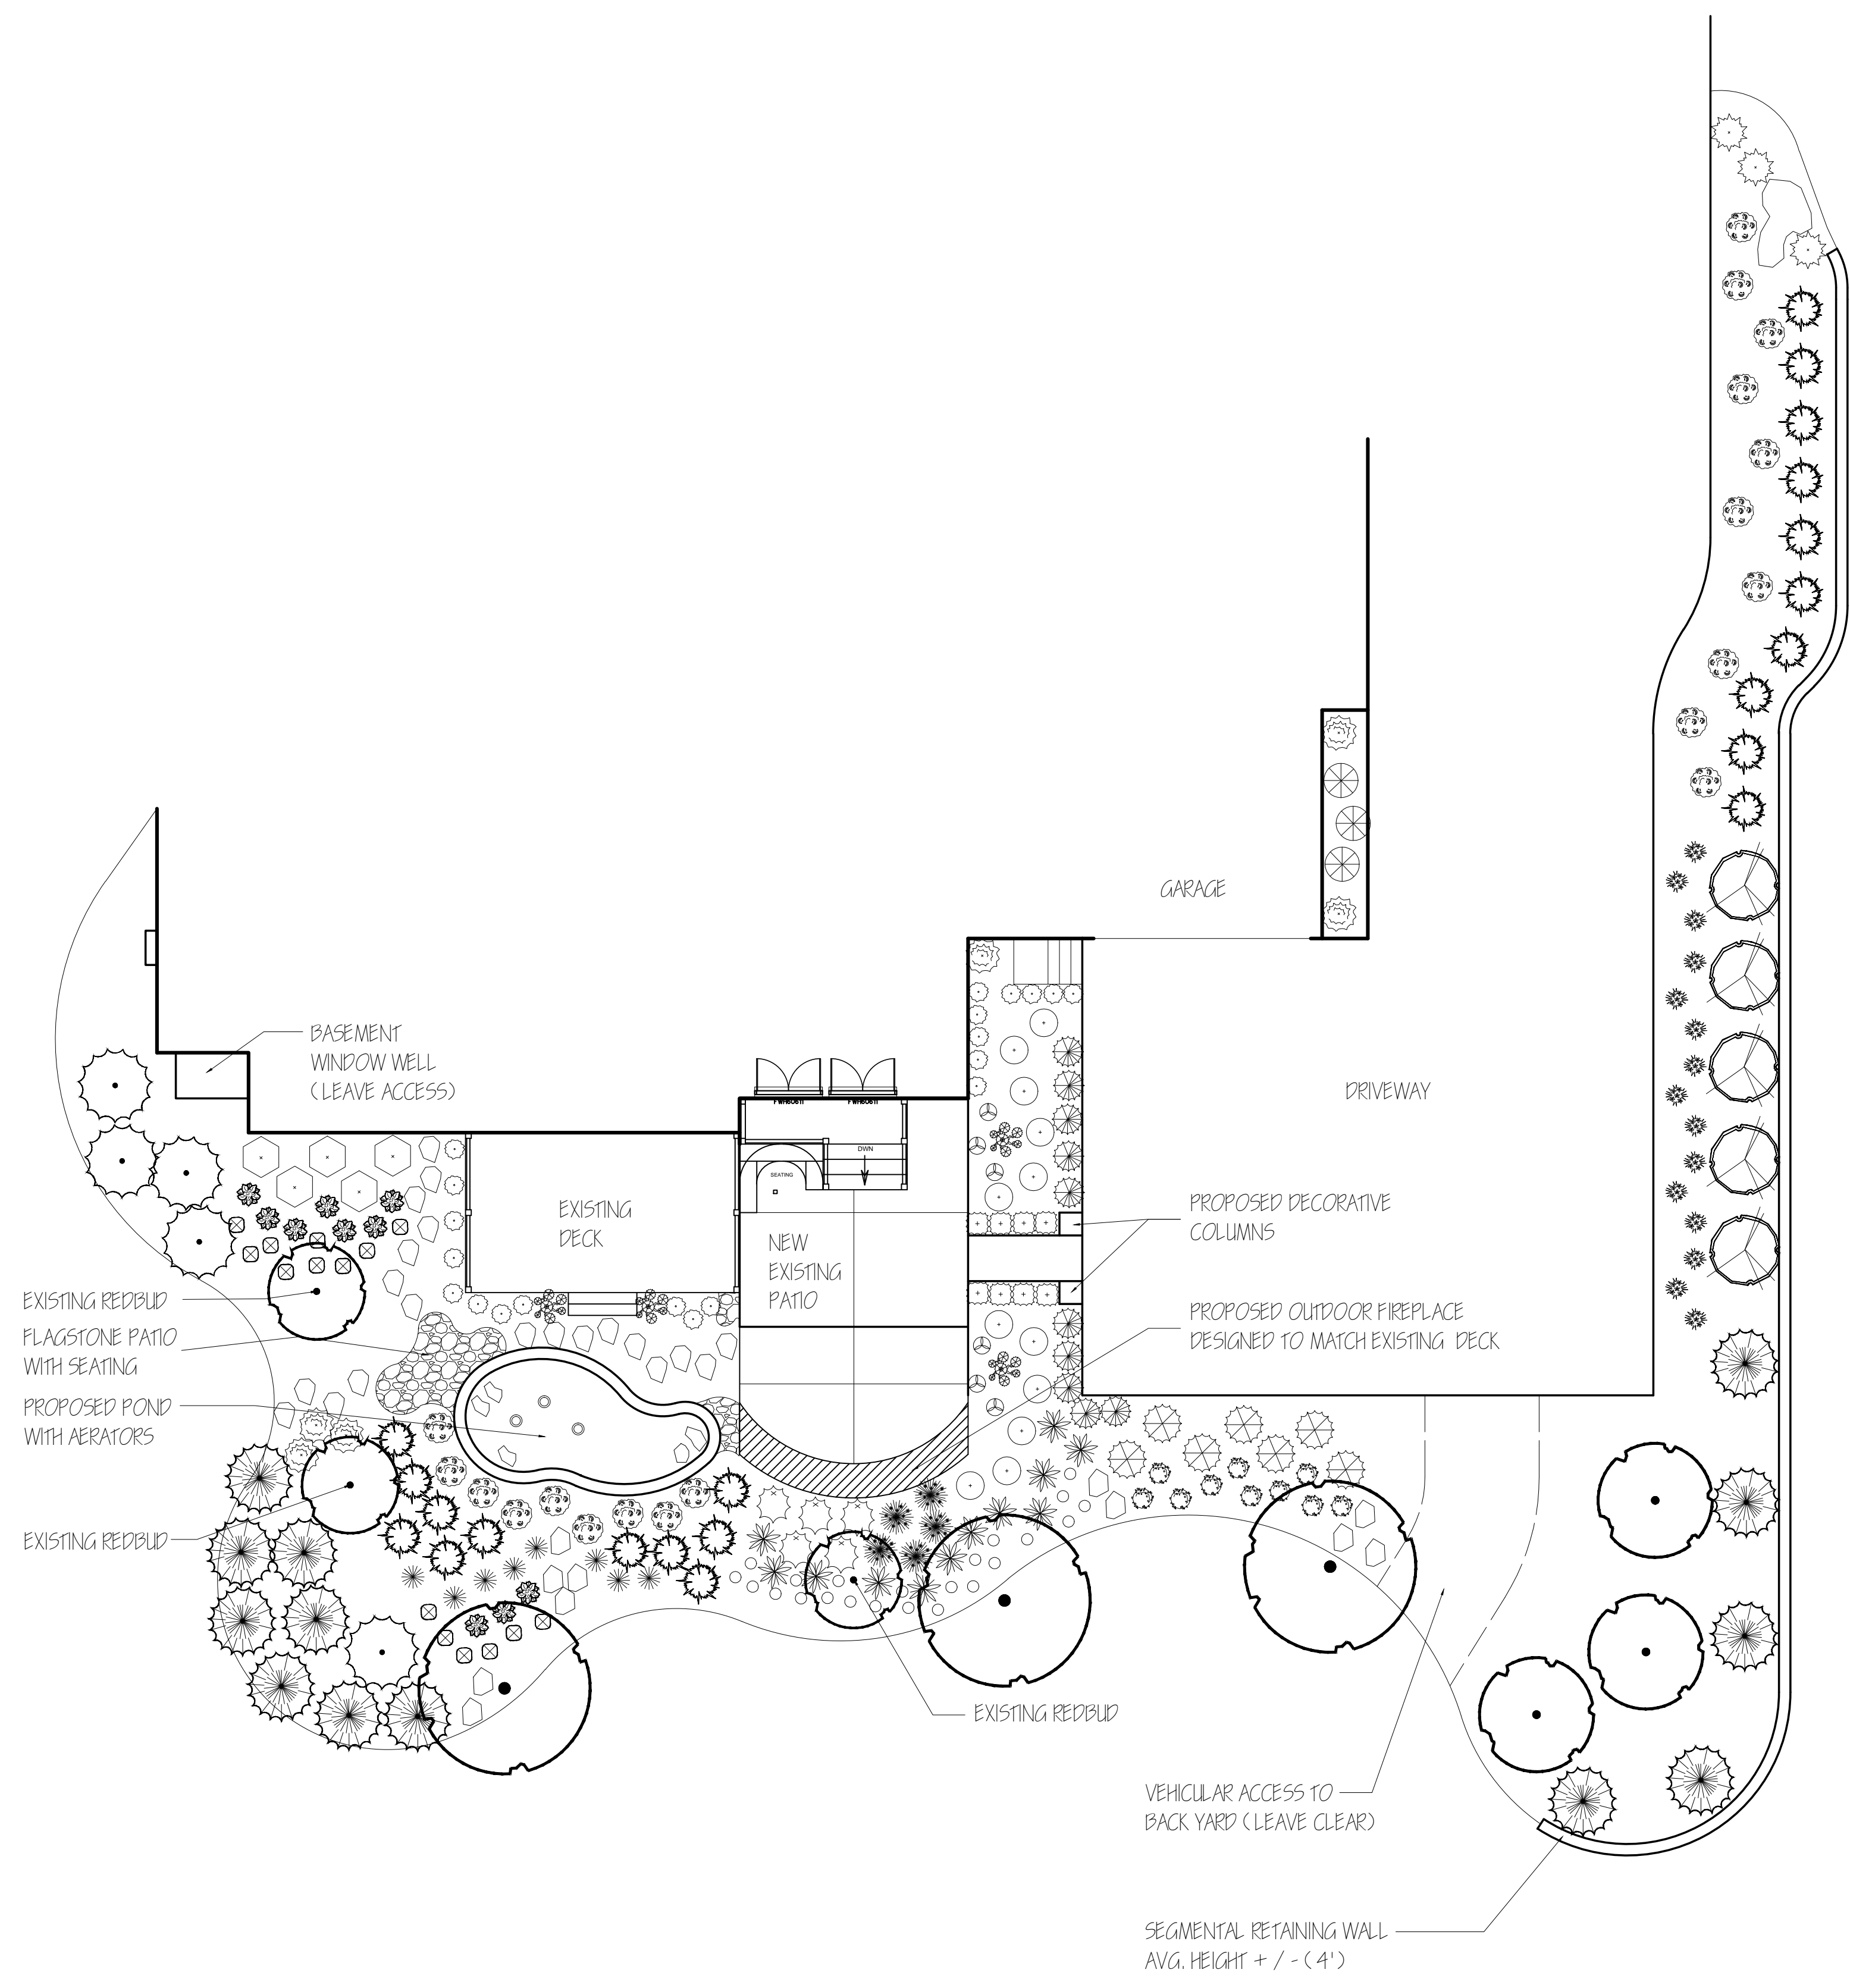

BEGGS RESIDENCE LANDSCAPE PLAN

WESTLAND LANDSCAPE
KEARNEY, MO

12-1-09
DRAWN BY: RDE

PLANT LIST

25	○ PERENNIALS	3	⊗ CHICAGO BLUE VIBURNUM	13	⊗ NORWAY SPRUCE
16	⊗ DAYLILLY	20	⊗ CHINA HOLLY	5	⊗ EASTERN WHITE PINE
10	⊗ HENRY DWARF SWEETSPIRE	8	⊗ WINTERGREEN BOXWOOD	3	⊗ SERVICEBERRY
10	⊗ HENRY'S GARNET SWEETSPIRE	12	⊗ GOLD MOP FALSE CYPRESS	5	⊗ ROSE OF SHARRON
15	⊗ SPIREA	5	⊗ KALLAY PFITZER JUNIPER	7	⊗ SKANDIA JUNIPER
12	⊗ GRO LOW FRAGRANT SUMAC	5	⊗ GOLD LACE JUNIPER	5	⊗ GREY OWL JUNIPER
19	⊗ HOME RUN ROSE	7	⊗ SKANDIA JUNIPER	10	⊗ EMERALD ARBORVITAE
6	⊗ BRILLIANT RED CHOKEBERRY	5	⊗ GREY OWL JUNIPER	22	⊗ GREEN GIANT ARBORVITAE
9	⊗ KARL FOERSTER GRASS	10	⊗ EMERALD ARBORVITAE	4	⊗ BLUE GLOBE SPRUCE
	○ FLAGSTONE STEPS	7	⊗ SKANDIA JUNIPER		
		5	⊗ GOLD LACE JUNIPER		
		3	⊗ CHICAGO BLUE VIBURNUM		
		3	⊗ NORWAY SPRUCE		
		5	⊗ EASTERN WHITE PINE		
		3	⊗ SERVICEBERRY		
		5	⊗ ROSE OF SHARRON		
		3	⊗ MAPLE		